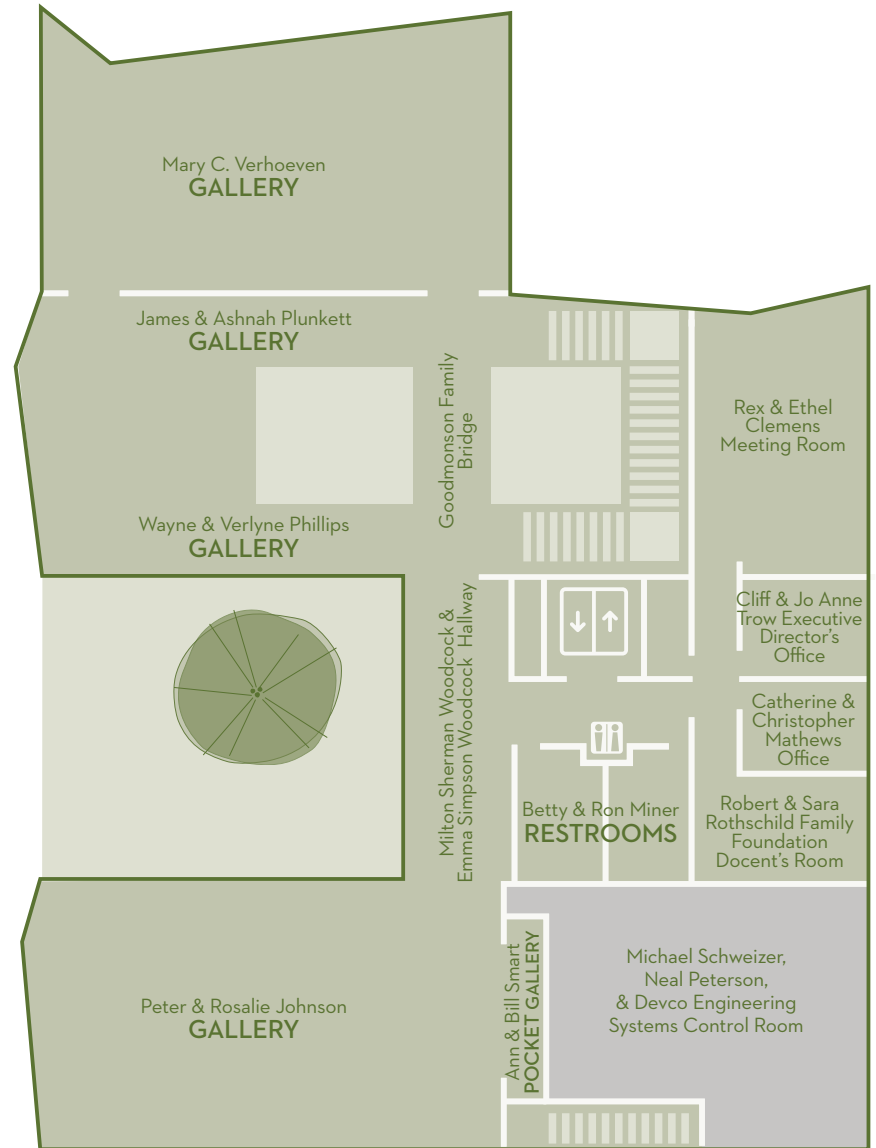

CORVALLIS MUSEUM

ENTRANCE
→

G

- Visitor Desk
- Coat Check
- Galleries
- Museum Store
- Education & Event Space
- Courtyard
- Bruce the Moose
- Restrooms
- Elevators

2

- Galleries
- Administration
- Meeting Rooms
- Restrooms
- Elevators