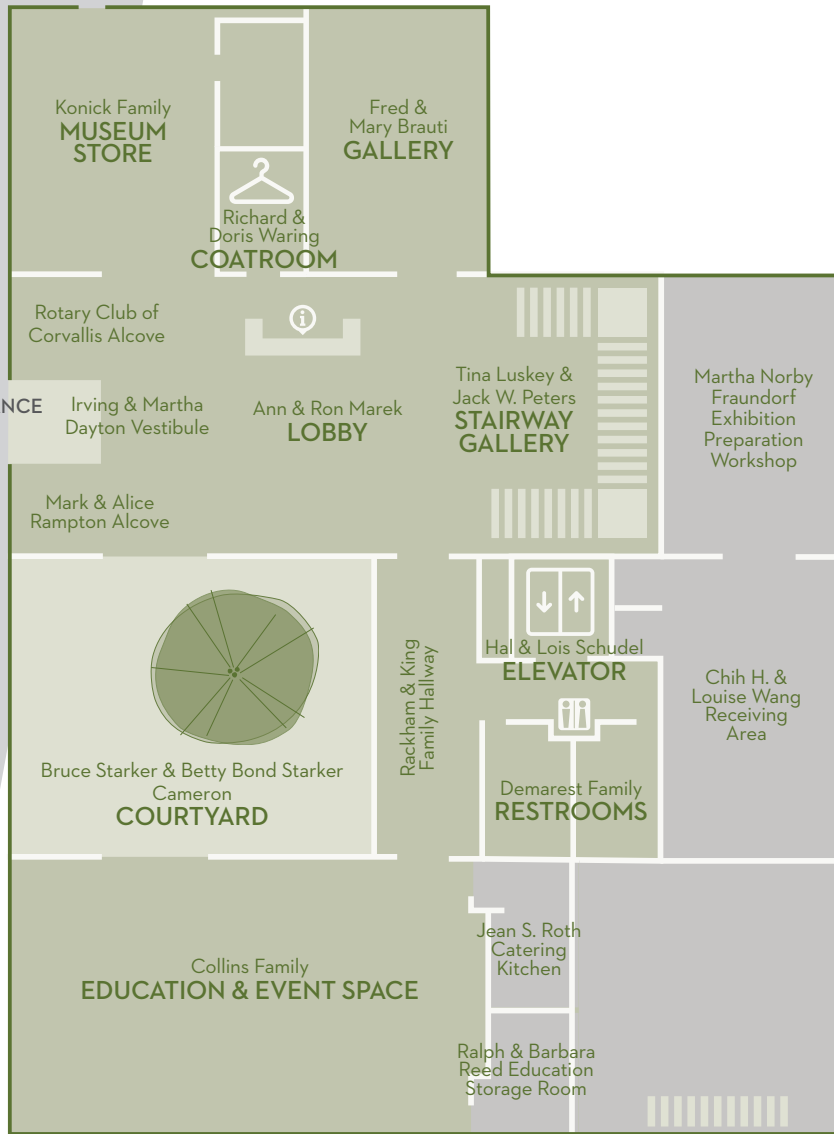

CORVALLIS MUSEUM

ENTRANCE
→

G

- Visitor Desk
- Coat Check
- Galleries
- Museum Store
- Education & Event Space
- Courtyard
- Bruce the Moose
- Restrooms
- Elevators

2

- Galleries
- Administration
- Meeting Rooms
- Restrooms
- Elevators